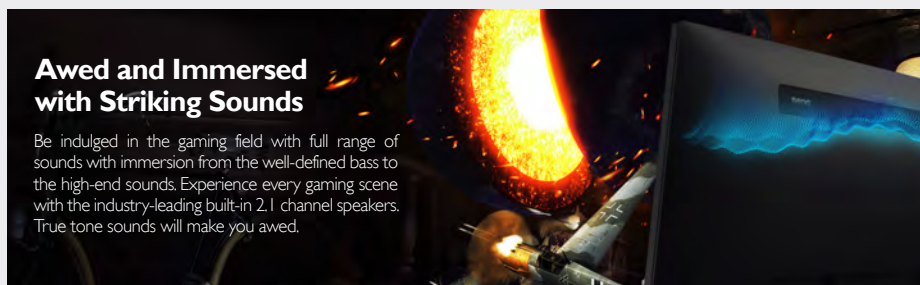

Black eQualizer | get targets from visibility in dark scenes.

Color Vibrance | your enemies are rendered visible in any background

Your Game Your Way

You can decide how to enjoy your games. It's no big deal to tune to your preferred settings from anywhere in your gaming corner with remote control, 5-key navigator, and volume wheel. Pull all-nighters with your teammates from PC to console on your clean desk with well-managed cables.

Remote Control

5-key Navigator

Volume Wheel

Awed and Immersed with Striking Sounds

Be indulged in the gaming field with full range of sounds with immersion from the well-defined bass to the high-end sounds. Experience every gaming scene with the industry-leading built-in 2.1 channel speakers. True tone sounds will make you awed.