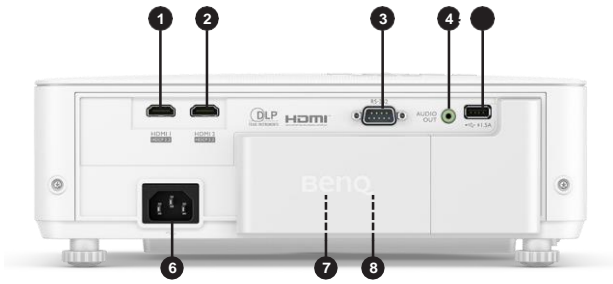

Input and Output Terminals

- 1 HDMI-1 (HDCP2.2)
- 2 HDMI-2 (HDCP2.2)
- 3 RS232 Input (D-sub 9pin, male)
- 4 Audio Output (mini-jack)
- 5 USB Type A (1.5A power)
- 6 AC Power cable inlet
- 7 HDMI-3 (HDCP2.2) for ATV Dongle only
- 8 QS01 (ATV) HDMI Dongle