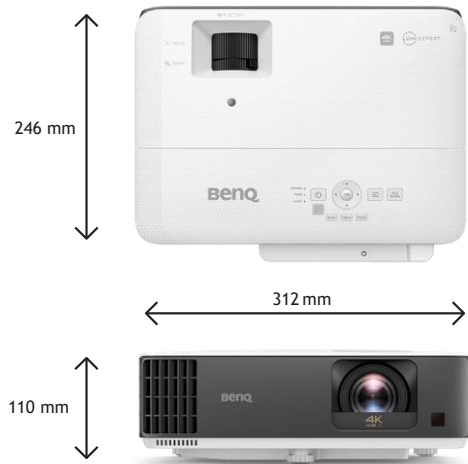

Dimensions