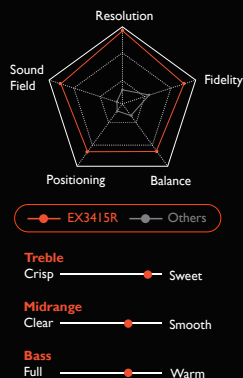

EXpansive Sound

Get up to speed and immerse in the sound of your screeching tires. Feel the engine rev, the roar of the crowd, and the scream of your machine as you take the lead. The waving checkered flag cannot be far ahead!

Product Color	Metallic Gray
Panel	
LCD≥ Size (inch)	34
Aspect Ratio	21:9
Curvature	1900R
Resolution (max.)	3440x1440
Display Area	799.8 x 334.8 mm (31.4x13.23 inch)
Pixel Pitch (mm)	0.2325
Brightness (SDR mode)	200
Brightness (HDR mode)	400
Native Contrast (typ.)	1000 :1
Panel Type	IPS
Viewing Angle (L/R;U/D) (CR≥10)	178/178
Response time	1ms (MPRT)
Refresh rate	144Hz
Display Colors	1.07 billion colors
Color Gamut	98% DCI-P3
Backlight	LED backlight
Dimension & Weight	
Dimensions (H x W x D)	H: 525x815.2x269.7mm (20.7x32.1x10.6 inch) L: 425.1x815.2x269.7mm (16.7x32.1x10.6 inch)
Net Weight	8.5kg (18.7lb)
Gross Weight	13.2kg (29.1 lb)
Special feature	
Video Format Support	Yes
AMA	Yes
Flicker-free Technology	Yes
Color Mode	Cinema HDRi | Custom | DisplayHDR ePaper | FPS | Game HDRi | HDR M-Book | Racing game | RPG | sRGB
Brightness Intelligence Plus (B.I.™)	Yes
Color Weakness	Yes
ePaper mode	Yes
Low Blue Light	Yes
Light Tuner	Yes
Color Vibrance	Yes
Black eQualizer	Yes
VESA Wall Mounting	100 x 100 mm (3.94x3.94 inch)
Tilt (down/up)	-5° ~ -15°
Swivel	15° / 15°
High adjustment	100 mm (3.94 inch)
K Locker	Yes
HDR Mode	HDR10 | VESA DisplayHDR400
I/O	
Speaker	2.1 Channel (2Wx2 + 5W woofer)
HDMI	v2.0 x 2
DP Input	v1.4 x 1
USB 3.0	2
Headphone Jack	Yes
Power	
Power Supply(90~264 AC)	Adapter
Power Consumption(On mode)	85W
Power Consumption(Power saving mode)	<0.5W
Certification	
FreeSync certification	FreeSync Premium
TUV Certificate	Flicker-free | Low Blue Light
Mac Compatible	Yes
Windows® Compatible	Windows®10 | Windows®7 Windows®8 | Windows®8.1

BenQ