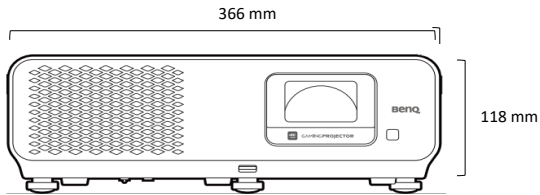

* The Contrast is measure by Full On Full Off standard.

Connectivity

	Quantity
1 HDMI(HDCP2.2)	2
2 USB Type A	1
3 USB Type C (5V1A PD output)	1
4 RS232	1
5 Audio Out	1
6 SPDIF	1

Dimension & Installation

366 x 118 x 244 mm
 exclude Dongle Cover and Adj foot.
 3.6 Kg +/- 100g