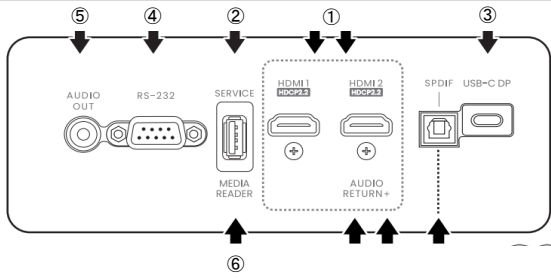

Environment Notice

*LightSource life results will vary depending on environmental conditions and usage. Actual product's features and specifications.

*All related Optical Value is measure by Standard Lens.

* The Contrast is measure by Full On Full Off standard.

Connectivity

	Quantity
1 HDMI(HDCP2.2)	2
2 USB Type A	1
3 USB Type C (5V1A PD output)	1
4 RS232	1
5 Audio Out	1
6 SPDIF	1

Dimension & Installation

366 x 118 x 244 mm
 exclude Dongle Cover and Adj foot.
 3.6 Kg +/- 100g