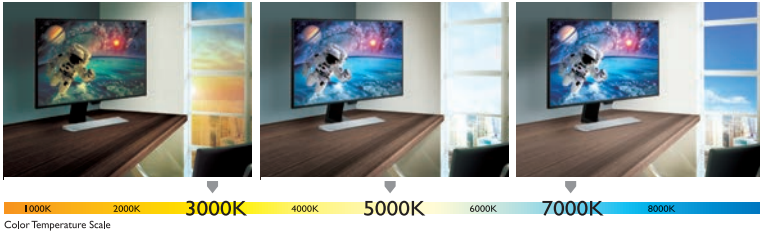

Boundless Views, Endless Sensation

EW2770QZ

Brightness Intelligence+
Advanced Eye-care Technology

1800K

8000K

BenQ EW2770QZ

The EW2770QZ imbues an aura of exquisite simplicity. Built with 2K QHD resolution and Brightness Intelligence Plus Technology, the 27 inch 4-sided ultra-slim bezel monitor delivers optimized display performance and visual comfort for multimedia enjoyment. So sit back, relax and enjoy your favorite movies.

BenQ

Because it matters

BenQ EW2770QZ

Brightness Intelligence Plus Technology for Better Video Enjoyment and Eye Care

Reduce Eye Strain in any Lighting Environment

The ambient light sensor of Brightness Intelligence Plus Technology detects ambient light levels and the color temperature in your viewing environment and automatically adjusts on-screen brightness and color temperature for your viewing comfort.

Colors Stay Original for a Picture Perfect Content

Brightness Intelligence Plus Technology detects the intensity of your content and performs dynamic brightness adjustments to ensure that bright scenes don't get overexposed while enhancing details in dark areas to maintain a visible level of clarity.

A Stylish and Customizable Design for any Interior

4-side Ultra-slim Bezel Monitor

Visually stunning, the BenQ EW2770QZ Video Enjoyment Monitor with an elegant slim profile and ultra-slim bezel design beautifully complements any interior space.