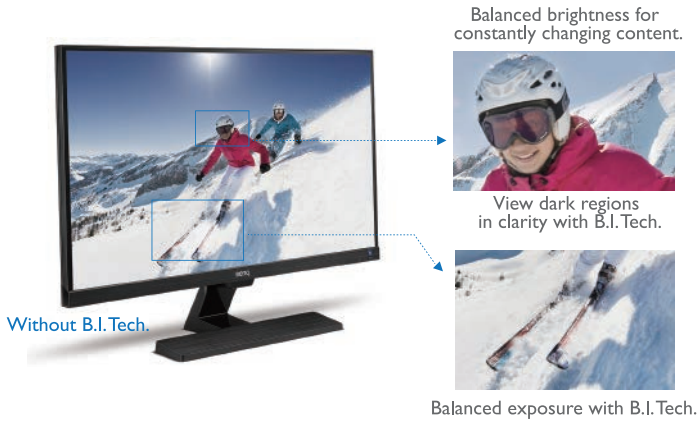

Boundless Views, Endless Sensation

BenQ EW3270ZL Eye-Care Monitor for Video Enjoyment

Featuring an AMVA+ panel, the 32 inch LED monitor incorporates Brightness Intelligence Technology to optimize the display performance for multimedia enjoyment. Experience visual comfort during extended viewing with BenQ's Eye-care technology which includes Low Blue Light Plus mode and Flicker-free technology.

Because it matters

BenQ Eye-care Monitor EW3270ZL

Brightness Intelligence Technology (B.I. Tech.)

Monitor adjusts brightness according to on-screen content and ambient light conditions. B.I. Tech. detects the intensity of your content and adjusts to ensure that bright scenes don't get overexposed while dark areas automatically adjust to maintain a visible level of clarity. B.I. Tech. also detects the amount of ambient light in your viewing environment and make automatic adjustments to brightness for the most comfortable viewing experience possible.

Detect the ambient light and adjust the brightness.

Light Environment

Dark Environment

QHD Super Resolution

To give you an optimal movie watching experience, 2560x1440 resolutions simulates high-resolution images by boosting the pixel density of the original video source.

AMVA+ Panel

EW3270ZL utilizes an AMVA+ panel with an ultra-high native contrast ratio of 3000:1, bringing out every hue from the brightest whites to the deepest black with greater subtlety and clarity.