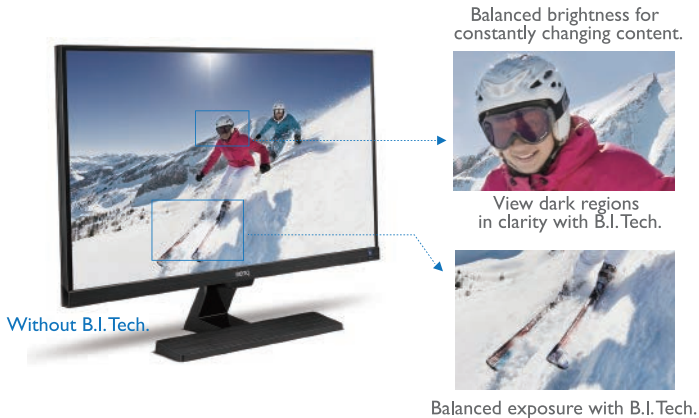

Boundless Views, Endless Sensation

BenQ EW3270ZL Eye-Care Monitor for Video Enjoyment

Featuring an AMVA+ panel, the 32 inch LED monitor incorporates Brightness Intelligence Technology to optimize the display performance for multimedia enjoyment. Experience visual comfort during extended viewing with BenQ's Eye-care technology which includes Low Blue Light Plus mode and Flicker-free technology.

Because it matters

BenQ Eye-care Monitor EW3270ZL

Brightness Intelligence Technology (B.I. Tech.)

Monitor adjusts brightness according to on-screen content and ambient light conditions. B.I. Tech. detects the intensity of your content and adjusts to ensure that bright scenes don't get overexposed while dark areas automatically adjust to maintain a visible level of clarity. B.I. Tech. also detects the amount of ambient light in your viewing environment and makes automatic adjustments to brightness for the most comfortable viewing experience possible.

Detect the ambient light and adjust the brightness.

Light Environment

Dark Environment

QHD Super Resolution

To give you an optimal movie watching experience, 2560x1440 resolutions simulate high-resolution images by boosting the pixel density of the original video source.

AMVA+ Panel

EW3270ZL utilizes an AMVA+ panel with an ultra-high native contrast ratio of 3000:1, bringing out every hue from the brightest whites to the deepest black with greater subtlety and clarity.