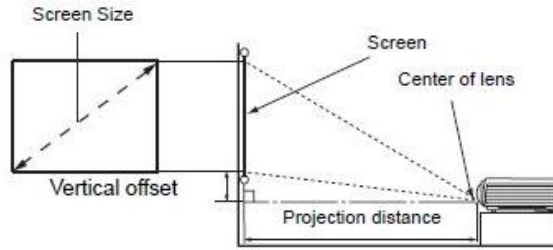

*Lamp life results will vary depending on environmental conditions and usage. Actual product's features and specifications are subject to change without notice.

GP30 Ultra Lite LED Projector

Distance Chart

Screen Size				Projection Distance in mm	Vertical offset in mm
Diagonal		W	H		
Inches	mm	(mm)	(mm)		
30	762	646	404	750	0
40	1016	862	538	1000	0
50	1270	1077	673	1250	0
60	1524	1292	808	1500	0
80	2032	1723	1077	2000	0
100	2540	2154	1346	2500	0
120	3048	2585	1615	3000	0
150	3810	3231	2019	3750	0
200	5080	4308	2692	5000	0
220	5588	4739	2962	5500	0
250	6350	5385	3365	6250	0
300	7620	6462	4039	7500	0

Dimension

Unit: mm