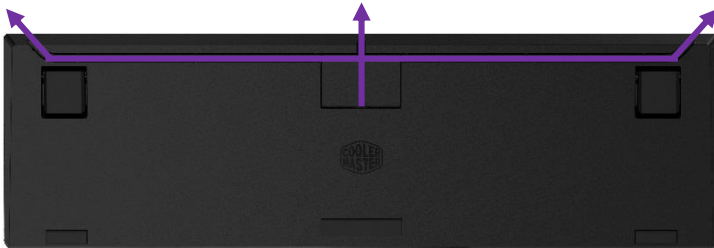

### Specifications & Packing Information

Product Name	MasterKeys MK750
Product Number	MK-750-GKC*1-**
Switch Type	CHERRY MX
Material	Plastic / Aluminum / PU Leather
Color	Gunmetal Black
LED Color	RGB, 16.7 million colors
Polling Rate	1000 Hz
Response Rate	1ms / 1000Hz
MCU	32bit ARM Cortex M3
On board Memory	512KB
On-the-fly system	Multi-media, Macro Recording and Lighting
Multi-media Keys	Yes, 4 dedicated
Smart cable manager	Yes, 180 degree, 3 ways.
Wrist rest	Removable magnetic with soft PU Leather
Cable	Detachable braided USB Type-C
Software Support	Yes, Portal
Connector Cable	USB 2.0
Cable Length	1.8m
Dimensions	437.75 * 132.25 * 42mm
Product Weight (without cable)	1003g
Warranty	2 years

## Feature Highlight

**RGB Lightbar** illumination on the front and sides to show-off neat illumination effects to match your style!

**Removable wristrest**, simply snap it on with magnets and give your wrists a break! The wristrest is covered with soft PU leather and memory foam to provide optimal comfort.

**Four Dedicated Multi-Media Keys** for quick access to control your sound including illumination to show ON/OFF feature.

- Mute/Unmute
- Play/Pause
- Forward
- Backward

**Easy Cable Management** because of the removable USB Type-C Cable and 3-Way cable Grooves at the underside of the keyboard.