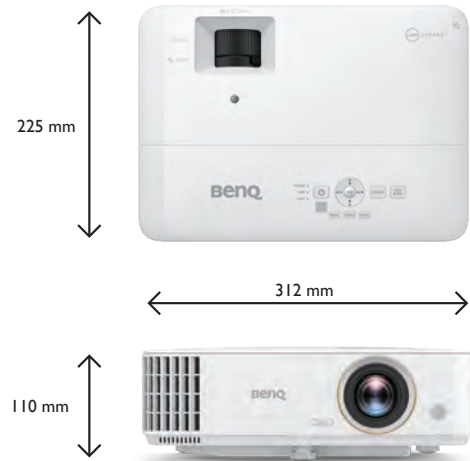

Dimensions