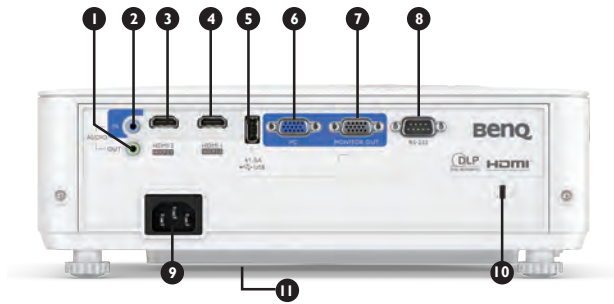

***Resolution is 1920x1080 in 3D Mode.

BenQ

Input and Output Terminals

- ① Audio output (mini jack)
- ② Audio input (mini jack)
- ③ HDMI-2
- ④ HDMI-1 / MHL
- ⑤ USB Type A (1.5A power)
- ⑥ Computer input (D-sub 15pin, Female)
- ⑦ Monitor output (D-sub 15pin, Female)
- ⑧ RS232 input (D-sub 9pin, male)
- ⑨ AC Power cable inlet
- ⑩ Kensington Lock
- ⑪ QS01 ATV Dongle Compartment