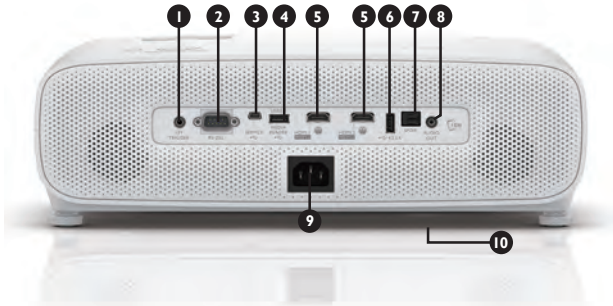

TK850i

BenQ DLP Smart Projector

Features

- True 4K UHD (3840 x 2160) 8.3 Million Pixels Resolution
- Vivid Colors & High Brightness Suitable for Bright Living Rooms & Areas
- 98% Rec.709 Coverage with Optimized Color Wheel
- Smart Projector Powered by Google-certified Android TV & Google Play Store, via Included Hidden QS01 (ATV) Dongle
- Specially Designed Sports Mode for Complete Immersion
- HDR Pro: Hyper-Realistic Video Quality with Projector-Optimized HDR10 & HLG
- Short Throw Projection with Vertical Lens Shift for Hassle Free Installation

Input and Output Terminals

- 1 DC 12V Trigger (3.5 mm Jack)
- 2 RS232 input (D-sub 9pin, male)
- 3 USB Type min B (FW download, service)
- 4 USB Type A (Media Reader, FW download)
- 5 HDMI (HDCP2.2)
- 6 USB Type A (5V/2.5A power)
- 7 Audio output (S/PDIF)
- 8 Audio output (mini jack)
- 9 AC Power cable inlet
- 10 QS01 ATV Dongle Compartment