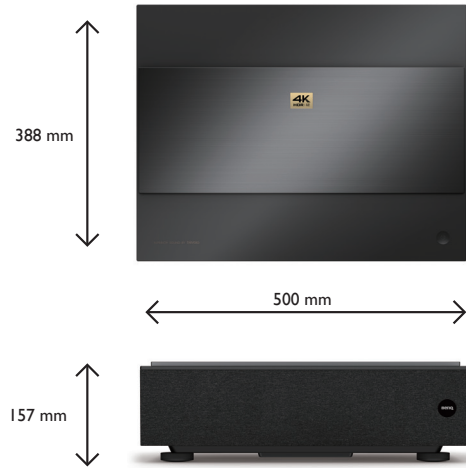

Dimensions