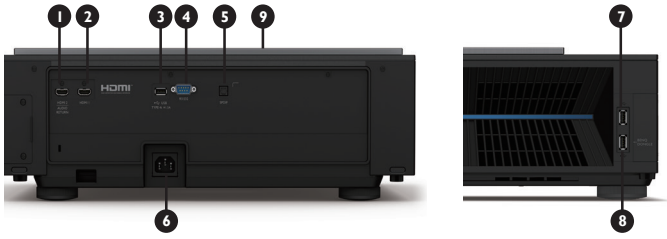

Input and Output Terminals

- ❶ HDMI 2 (ARC, 2.0b, HDCP2.2)
- ❷ HDMI 1 (2.0b, HDCP2.2)
- ❸ USB 3.0 Type A (Media Reader, FW upgrade)
- ❹ RS232 input (D-sub 9pin, male)
- ❺ Audio output (S/PDIF)
- ❻ AC Power cable inlet
- ❼ USB 2.0 Type A (Media Reader, FW upgrade, 5V/2.5A for ATV)
- ❽ USB 2.0 Type A (Media Reader, FW upgrade, 5V/2.5A for ATV)
- ❾ Receiver (Front / Top)