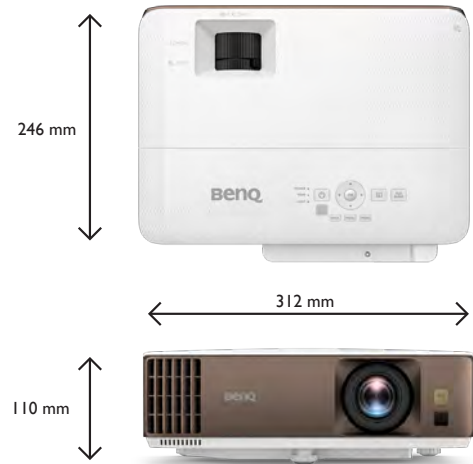

Dimensions