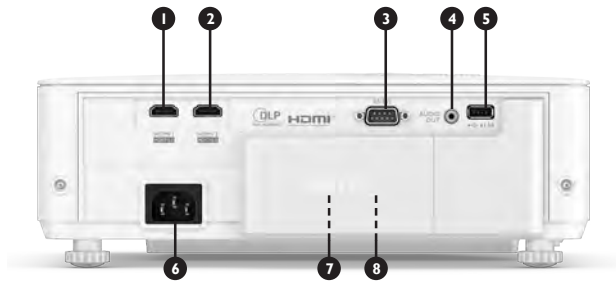

Input and Output Terminals

- ❶ HDMI-1 (2.0b, HDCP2.2)
- ❷ HDMI-2 (2.0b, HDCP2.2)
- ❸ RS232 Input (D-sub 9pin, male)
- ❹ Audio Output (mini jack)
- ❺ USB Type A (1.5A power)
- ❻ AC Power cable inlet
- ❼ Hidden Compartment for ATV Dongle - HDMI-3 (2.0b, HDCP2.2)
  - Micro USB cable (5V/1.5A power)
- ❽ QS01 (ATV) HDMI Dongle