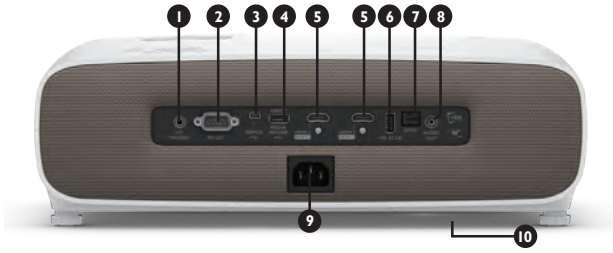

Input and Output Terminals

- ❶ DC 12V Trigger (3.5 mm Jack)
- ❷ RS232 input (D-sub 9pin, male)
- ❸ USB Type min B (FW download, service)
- ❹ USB Type A (Media Reader, FW download)
- ❺ HDMI (HDCP2.2)
- ❻ USB Type A (5V/2.5A power)
- ❼ Audio output (S/PDIF)
- ❽ Audio output (mini jack)
- ❾ AC Power cable inlet
- ❿ QS01 ATV Dongle Compartment