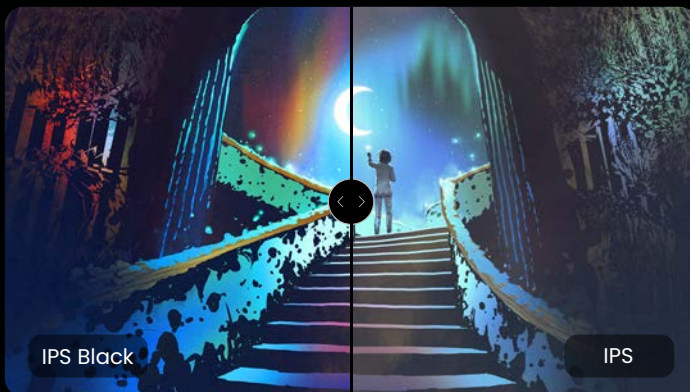

AQCOLOR[®]
Colors You Can Trust

Link Mac Displays

Thunderbolt 3 synchronizes images, videos, data seamlessly, and charge your Mac mobile devices all-in-one cable.

Colors You Can Trust

PD3225U covers 98% P3, 99% sRGB, and 99% Rec.709 color spaces and has amazing Delta E ≤ 2 which ensures superb accuracy and absolute color confidence.

2000:1 IPS Black Technology

Explore brilliance with the 2000:1 IPS Black Tech for deep blacks and exceptional contrast, elevating your visual experience.

Wide Connectivity

Equipped with Thunderbolt 3, HDMI, DisplayPort, USB-C ports, and a hub. Easily set up KVM, connect Hotkey Puck G2, headphones, and external storage for productivity.